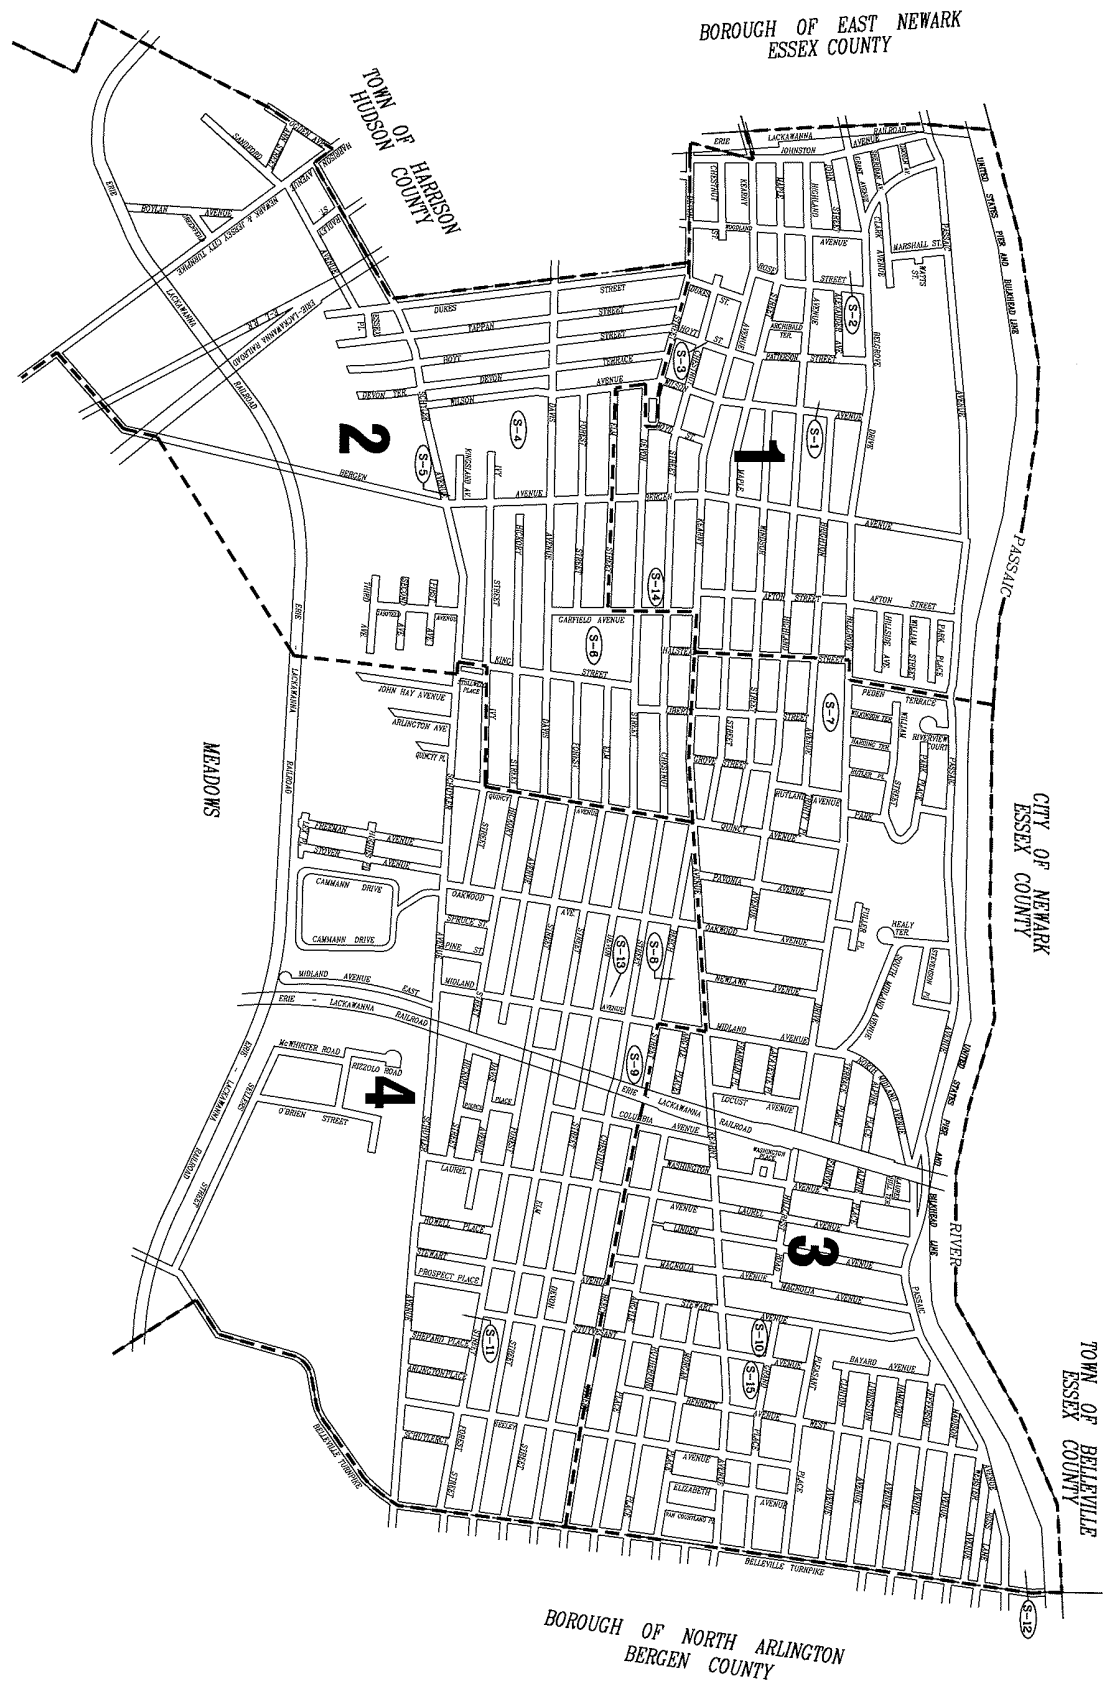

LEGEND

SCHOOL & LIBRARY LOCATIONS

- S-1 SACRED HEART SCHOOL
- S-2 WASHINGTON SCHOOL
- S-3 ST. CECILIA SCHOOL
- S-4 FRANKLIN SCHOOL
- S-5 MOUNT CARMEL SCHOOL
- S-6 KEARNT HIGH SCHOOL
- S-7 GARFIELD SCHOOL
- S-8 LINCOLN SCHOOL
- S-9 ST. STEPHEN'S SCHOOL
- S-10 ROOSEVELT SCHOOL
- S-11 SCHUYLER SCHOOL
- S-12 KEARNT HIGH SCHOOL CREW HOUSE
- S-13 KEARNT CHRISTIAN ACADEMY
- S-14 MOUNT CARMEL LIBRARY
- S-15 BRANCH LIBRARY